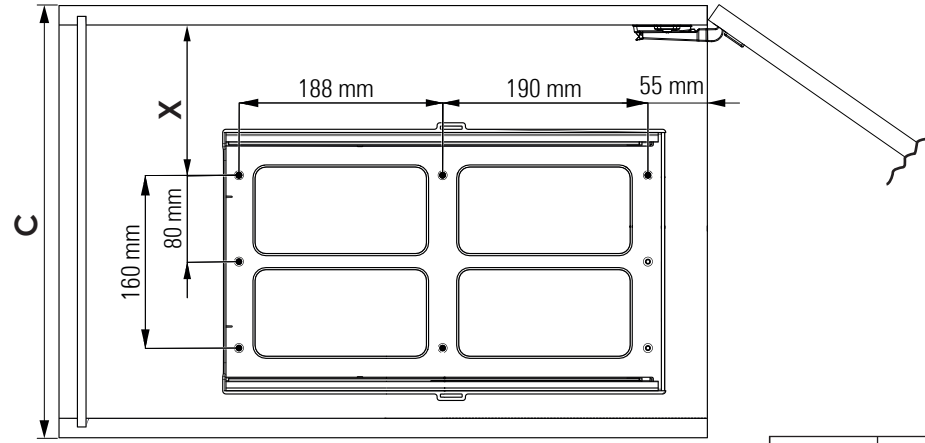

- TELESKOPIK RAYLI ÇÖP KOVALARI MONTAJ ŞEMASI (SAĞ)
- WASTE BIN'S WITH TELESCOPIC RAIL MOUNTING INSTRUCTIONS (RIGHT)

1.1

S-2391-92-93-95-96-
S-2571-72-73-74-

1.2

	C	X
MANUAL	350	77
AUTOMATIC	400	140

1.3

8x
4x16

2.1

2x
4x16

3.1

1x
4.8x9.5

4.1

4.2

- TELESKOPIK RAYLI ÇÖP KOVALARI MONTAJ ŞEMASI (SOL)
- WASTE BIN'S WITH TELESCOPIC RAIL MOUNTING INSTRUCTIONS (LEFT)

1.1

S-2391-92-93-95-96-
S-2571-72-73-74-

1.2

1.3

8x
4x16

2.1

2x
4x16

3.1

1x
4.8x9.5