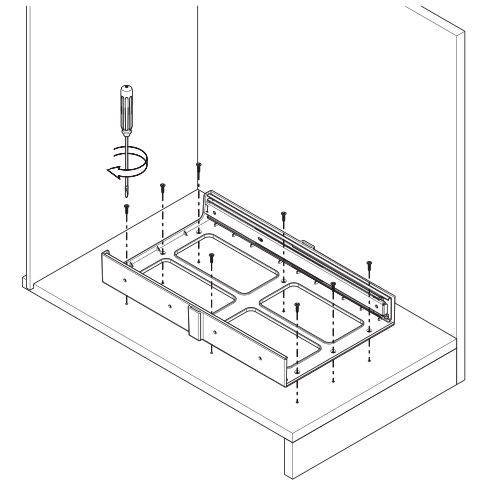

- TELESKOPIK RAYLI ÇÖP KOVALARI MONTAJ ŞEMASI (SAĞ)
- WASTE BIN'S WITH TELESCOPIC RAIL MOUNTING INSTRUCTIONS (RIGHT)

1.1

S-2391-92-93-95-96-
S-2571-72-73-74-

1.2

	C	X
MANUAL	350	77
AUTOMATIC	400	140

1.3

8x
4x16

2.1

2x
4x16

3.1

1x
4.8x9.5

4.1

4.2

- TELESKOPIK RAYLI ÇÖP KOVALARI MONTAJ ŞEMASI (SOL)
- WASTE BIN'S WITH TELESCOPIC RAIL MOUNTING INSTRUCTIONS (LEFT)

1.1

S-2391-92-93-95-96-
S-2571-72-73-74-

1.2

1.3

8x
4x16

2.1

2x
4x16

3.1

1x
4.8x9.5