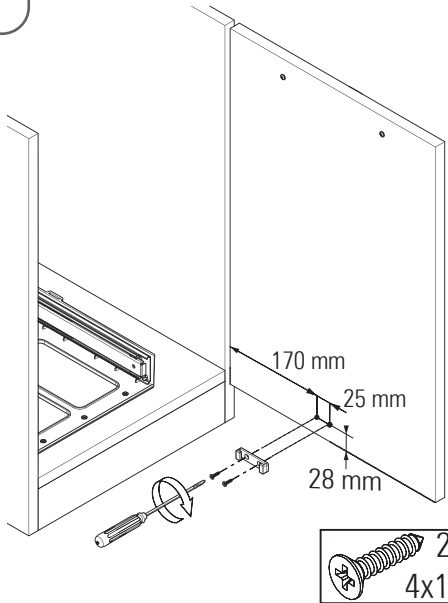

- TELESKOPIK RAYLI ÇÖP KOVALARI MONTAJ ŞEMASI (SAĞ)
- WASTE BIN'S WITH TELESCOPIC RAIL MOUNTING INSTRUCTIONS (RIGHT)

1.1

S-2391-92-93-95-96-
S-2571-72-73-74-

1.2

	C	X
MANUAL	350	77
AUTOMATIC	400	140

1.3

8x
4x16

2.1

2x
4x16

3.1

1x
4.8x9.5

4.1

4.2

- TELESKOPIK RAYLI ÇÖP KOVALARI MONTAJ ŞEMASI (SOL)
- WASTE BIN'S WITH TELESCOPIC RAIL MOUNTING INSTRUCTIONS (LEFT)

1.1

S-2391-92-93-95-96-
S-2571-72-73-74-

1.2

1.3

8x
4x16

2.1

2x
4x16

3.1

1x
4.8x9.5