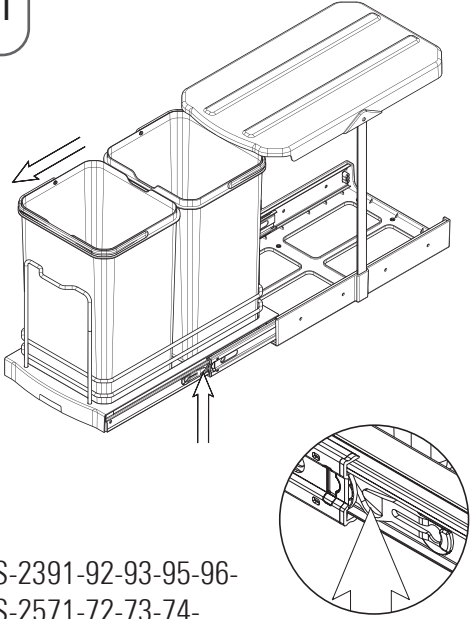

- TELESKOPIK RAYLI ÇÖP KOVALARI MONTAJ ŞEMASI (SAĞ)
- WASTE BIN'S WITH TELESCOPIC RAIL MOUNTING INSTRUCTIONS (RIGHT)

1.1

S-2391-92-93-95-96-
S-2571-72-73-74-

1.2

	C	X
MANUAL	350	77
AUTOMATIC	400	140

1.3

8x
4x16

2.1

2x
4x16

3.1

1x
4.8x9.5

4.1

4.2

- TELESKOPIK RAYLI ÇÖP KOVALARI MONTAJ ŞEMASI (SOL)
- WASTE BIN'S WITH TELESCOPIC RAIL MOUNTING INSTRUCTIONS (LEFT)

1.1

S-2391-92-93-95-96-
S-2571-72-73-74-

1.2

1.3

8x
4x16

2.1

2x
4x16

3.1

1x
4.8x9.5