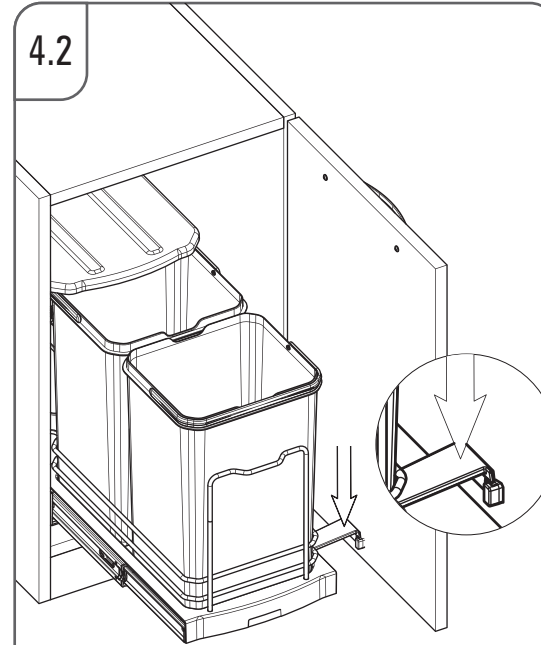

- TELESKOPIK RAYLI ÇÖP KOVALARI MONTAJ ŞEMASI (SAĞ)
- WASTE BIN'S WITH TELESCOPIC RAIL MOUNTING INSTRUCTIONS (RIGHT)

1.1

S-2391-92-93-95-96-
S-2571-72-73-74-

1.2

	C	X
MANUAL	350	77
AUTOMATIC	400	140

1.3

8x
4x16

2.1

2x
4x16

3.1

1x
4.8x9.5

4.1

4.2

- TELESKOPIK RAYLI ÇÖP KOVALARI MONTAJ ŞEMASI (SOL)
- WASTE BIN'S WITH TELESCOPIC RAIL MOUNTING INSTRUCTIONS (LEFT)

1.1