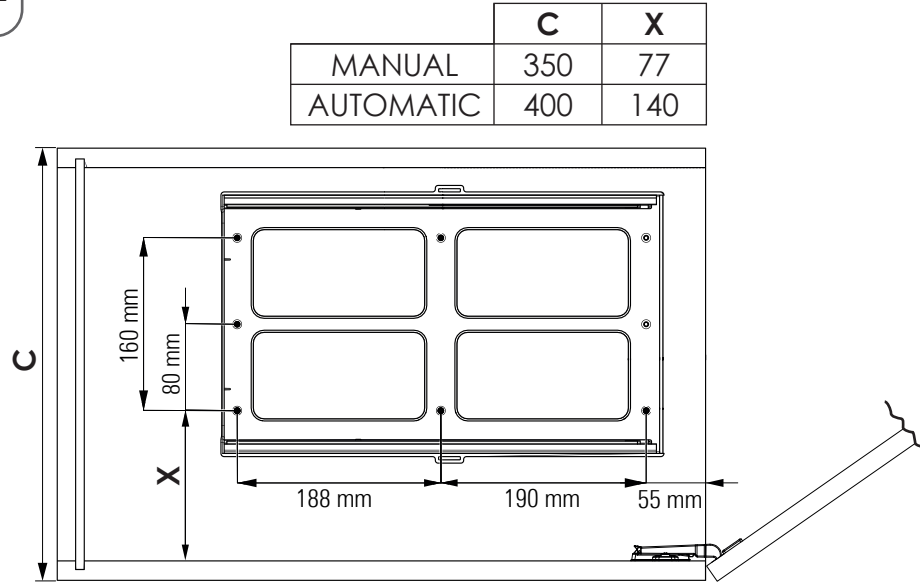

- TELESKOPIK RAYLI ÇÖP KOVALARI MONTAJ ŞEMASI (SAĞ)
- WASTE BIN'S WITH TELESCOPIC RAIL MOUNTING INSTRUCTIONS (RIGHT)

1.1

S-2391-92-93-95-96-
S-2571-72-73-74-

1.2

	C	X
MANUAL	350	77
AUTOMATIC	400	140

1.3

8x
4x16

2.1

2x
4x16

3.1

1x
4.8x9.5

4.1

4.2

- TELESKOPIK RAYLI ÇÖP KOVALARI MONTAJ ŞEMASI (SOL)
- WASTE BIN'S WITH TELESCOPIC RAIL MOUNTING INSTRUCTIONS (LEFT)

1.1

S-2391-92-93-95-96-
S-2571-72-73-74-

1.2

1.3

8x
4x16

2.1

2x
4x16

3.1

1x
4.8x9.5