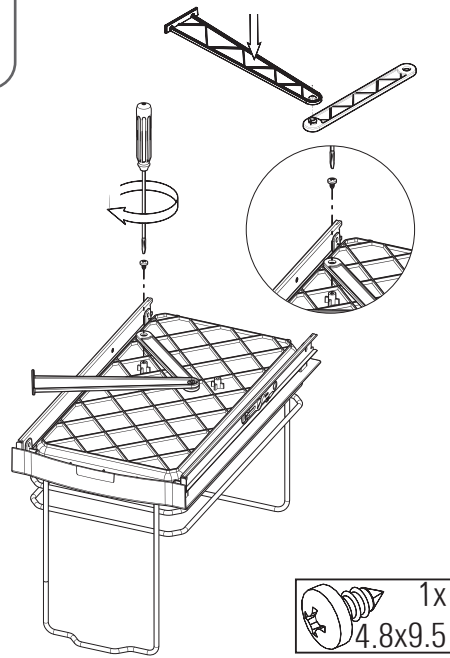

- TELESKOPIK RAYLI ÇÖP KOVALARI MONTAJ ŞEMASI (SAĞ)
- WASTE BIN'S WITH TELESCOPIC RAIL MOUNTING INSTRUCTIONS (RIGHT)

1.1

S-2391-92-93-95-96-
S-2571-72-73-74-

1.2

	C	X
MANUAL	350	77
AUTOMATIC	400	140

1.3

8x
4x16

2.1

2x
4x16

3.1

1x
4.8x9.5

4.1

4.2

- TELESKOPIK RAYLI ÇÖP KOVALARI MONTAJ ŞEMASI (SOL)
- WASTE BIN'S WITH TELESCOPIC RAIL MOUNTING INSTRUCTIONS (LEFT)

1.1

S-2391-92-93-95-96-
S-2571-72-73-74-

1.2

1.3

8x
4x16

2.1

2x
4x16

3.1

1x
4.8x9.5