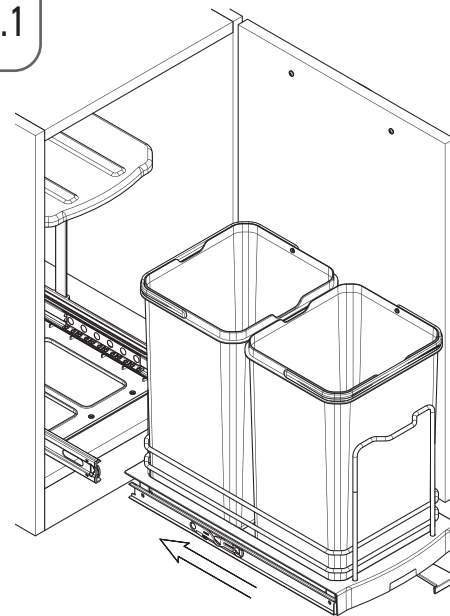

- TELESKOPIK RAYLI ÇÖP KOVALARI MONTAJ ŞEMASI (SAĞ)
- WASTE BIN'S WITH TELESCOPIC RAIL MOUNTING INSTRUCTIONS (RIGHT)

1.1

S-2391-92-93-95-96-
S-2571-72-73-74-

1.2

	C	X
MANUAL	350	77
AUTOMATIC	400	140

1.3

8x
4x16

2.1

2x
4x16

3.1

1x
4.8x9.5

4.1

4.2

- TELESKOPIK RAYLI ÇÖP KOVALARI MONTAJ ŞEMASI (SOL)
- WASTE BIN'S WITH TELESCOPIC RAIL MOUNTING INSTRUCTIONS (LEFT)

1.1