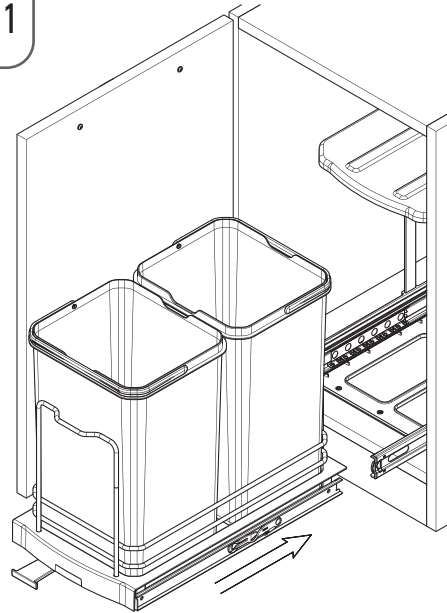

1x
4.8x9.5

4.1