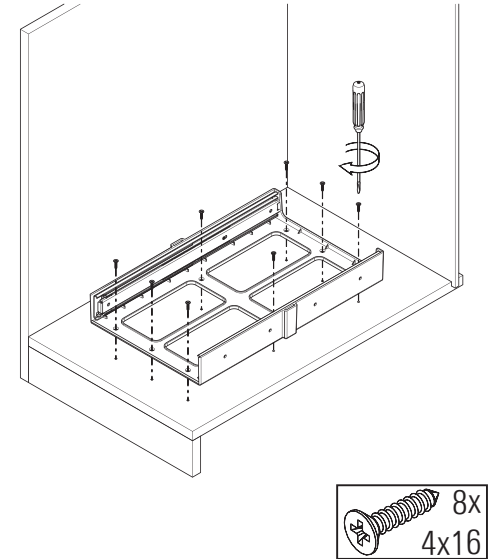

- TELESKOPIK RAYLI ÇÖP KOVALARI MONTAJ ŞEMASI (SAĞ)
- WASTE BIN'S WITH TELESCOPIC RAIL MOUNTING INSTRUCTIONS (RIGHT)

1.1

S-2391-92-93-95-96-
S-2571-72-73-74-

1.2

	C	X
MANUAL	350	77
AUTOMATIC	400	140

1.3

8x
4x16

2.1

2x
4x16

3.1

1x
4.8x9.5

4.1

4.2

- TELESKOPIK RAYLI ÇÖP KOVALARI MONTAJ ŞEMASI (SOL)
- WASTE BIN'S WITH TELESCOPIC RAIL MOUNTING INSTRUCTIONS (LEFT)

1.1

S-2391-92-93-95-96-
S-2571-72-73-74-

1.2

1.3

8x
4x16

2.1

2x
4x16

3.1

1x
4.8x9.5