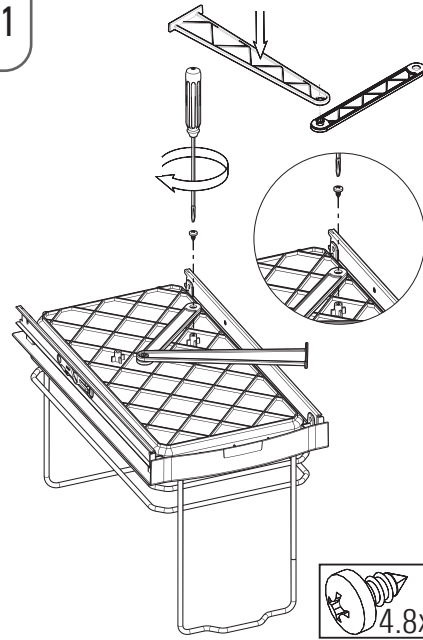

- TELESKOPIK RAYLI ÇÖP KOVALARI MONTAJ ŞEMASI (SAĞ)
- WASTE BIN'S WITH TELESCOPIC RAIL MOUNTING INSTRUCTIONS (RIGHT)

1.1

S-2391-92-93-95-96-
S-2571-72-73-74-

1.2

	C	X
MANUAL	350	77
AUTOMATIC	400	140

1.3

8x
4x16

2.1

2x
4x16

3.1

1x
4.8x9.5

4.1

4.2

- TELESKOPIK RAYLI ÇÖP KOVALARI MONTAJ ŞEMASI (SOL)
- WASTE BIN'S WITH TELESCOPIC RAIL MOUNTING INSTRUCTIONS (LEFT)

1.1

S-2391-92-93-95-96-
S-2571-72-73-74-

1.2

1.3

8x
4x16

2.1

2x
4x16

3.1

1x
4.8x9.5