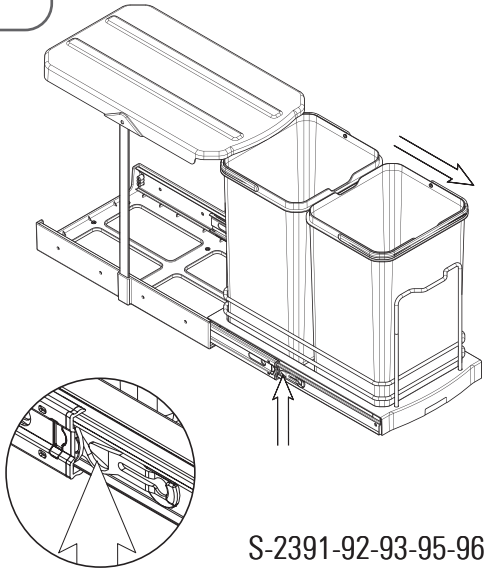

- TELESKOPIK RAYLI ÇÖP KOVALARI MONTAJ ŞEMASI (SAĞ)
- WASTE BIN'S WITH TELESCOPIC RAIL MOUNTING INSTRUCTIONS (RIGHT)

1.1

S-2391-92-93-95-96-
S-2571-72-73-74-

1.2

	C	X
MANUAL	350	77
AUTOMATIC	400	140

1.3

8x
4x16

2.1

2x
4x16

3.1

1x
4.8x9.5

4.1

4.2

- TELESKOPIK RAYLI ÇÖP KOVALARI MONTAJ ŞEMASI (SOL)
- WASTE BIN'S WITH TELESCOPIC RAIL MOUNTING INSTRUCTIONS (LEFT)

1.1