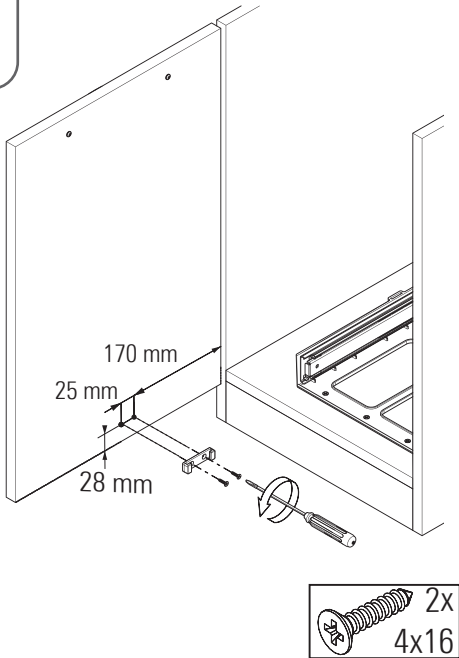

2.1

2x
4x16

3.1

1x
4.8x9.5

4.1

4.2

- TELESKOPIK RAYLI ÇÖP KOVALARI MONTAJ ŞEMASI (SOL)
- WASTE BIN'S WITH TELESCOPIC RAIL MOUNTING INSTRUCTIONS (LEFT)

1.1

S-2391-92-93-95-96-
S-2571-72-73-74-

1.2

1.3

8x
4x16

2.1

2x
4x16

3.1

1x
4.8x9.5